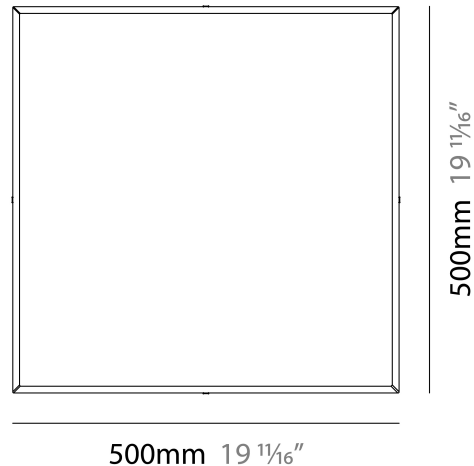

LINEA SURFACE

D92067

GENERAL

Series: Linea
Brand: Milan
Division: Design
Mounting Type: Surface
Mounting Location: Ceiling
Subcategory: Ambient

PHYSICAL

Shape: Rectangle
Length (mm): 500
Length (in): 19 3/4
Width (mm): 500
Width (in): 19 3/4
Height (mm): 89
Height (in): 3 1/2
Weight (kg): 4.5
Weight (lbs): 10
Diffuser: White Glass
Fixture Finish: SST
Fixture Material: Glass / Aluminum

ELECTRICAL

Number of Lamps: 1+1
Lamp Type: T5 Circline Fluorescent
Bulb Included: Bulb Not Included
Total Output Wattage (W): 62
Max. Wattage Per Lamp (W): 22W + 40W
Lamp Base: 2GX13
Dimming: Non-Dimmable
Input Voltage (V): 120
Lamp Voltage (V): 120

LED

OPTICAL

RATINGS AND CERTIFICATIONS

Certified By: CSA Certified to UL and CSA Standards
IP rating: IP20

PROJECT	_____
TYPE	_____
NOTES	_____
QUANTITY	_____
DATE	_____