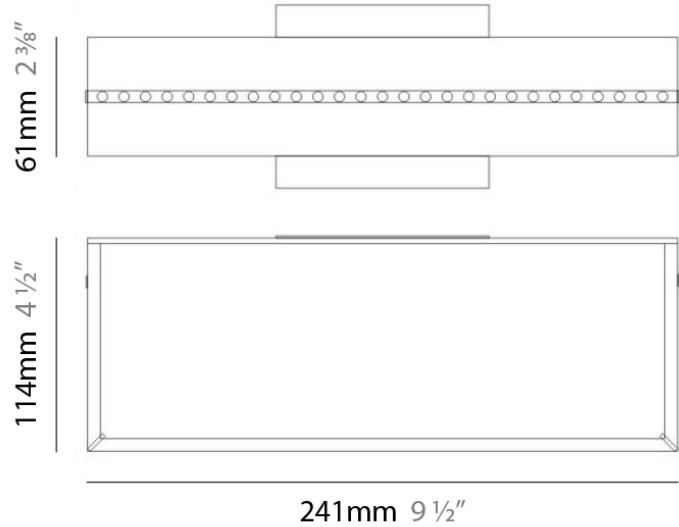

LINEA SURFACE

D93068

GENERAL

Series: Linea
Brand: Milan
Division: Design
Mounting Type: Surface
Mounting Location: Wall
Subcategory: Ambient

PHYSICAL

Shape: Rectangle
Length (mm): 241
Length (in): 9 1/2
Width (in): 9 1/2
Height (mm): 61
Height (in): 2 3/8
Extension (mm): 114
Extension (in): 4 1/2
Light Distribution: Direct / Indirect
Weight (kg): 2.27
Weight (lbs): 5
Diffuser: White Glass
Fixture Finish: BLK
Fixture Material: Glass / Aluminum

ELECTRICAL

Number of Lamps: 1
Lamp Type: LED Retrofit / Halogen
Lamp Shape: T3
Bulb Included: Bulb Not Included
Total Output Wattage (W): 23 / 150
Max. Wattage Per Lamp (W): 23 / 150
Lamp Base: RSC
Input Voltage (V): 120

LED

OPTICAL

RATINGS AND CERTIFICATIONS

Certified By: CSA Certified to UL and CSA Standards
IP rating: IP20

PROJECT
TYPE
NOTES
QUANTITY
DATE